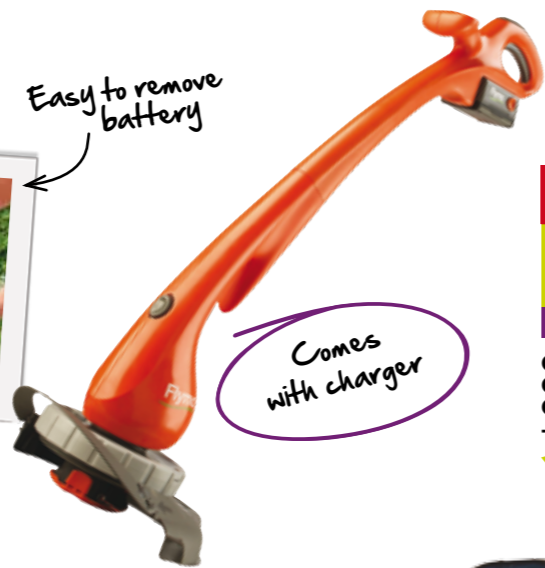

**WY222H 4-IN-1 SELF PROPELLED LAWNMOWER - 22"**  
✓ Briggs & Stratton 190cc engine  
✓ 70 litre grass bag capacity

*Comes with FREE Gardena 15m Hose Reel Set worth €55*

## Powerful Savings At Topline

*Twistable head for accurate lawn edging*

*Easy to remove battery*

*Comes with charger*

**SAVE €35**  
RRP €99.99  
**€64.99**  
FLYMO

**CONTOUR CORDLESS XT GRASS TRIMMER - 18V**  
✓ Quick and easy way to trim & edge your lawn