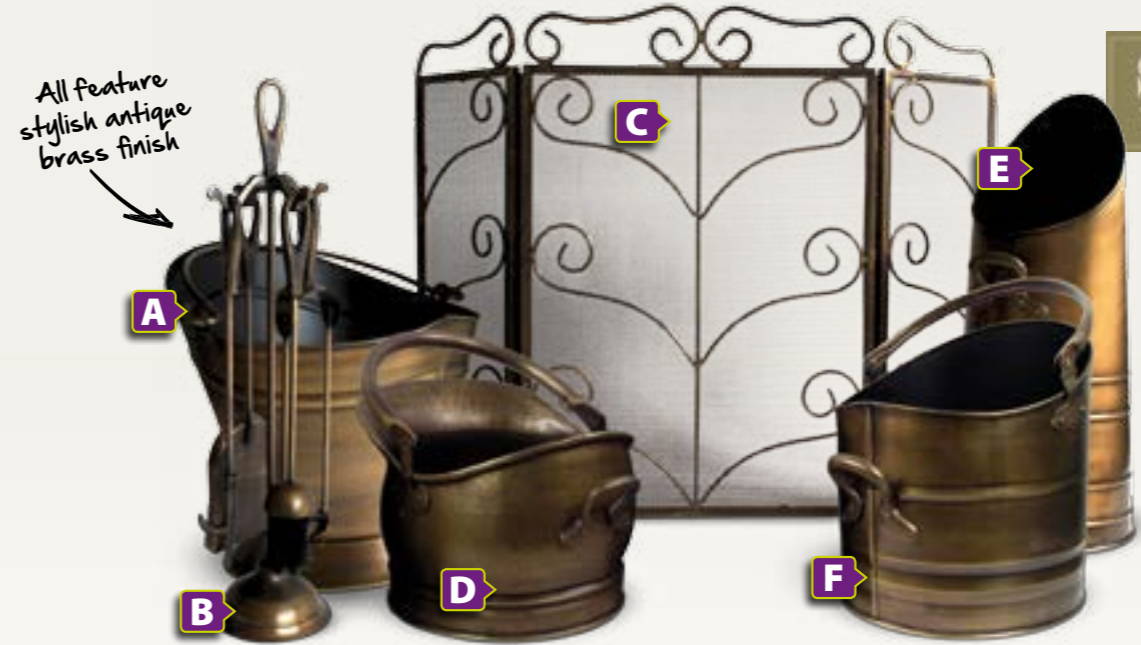

**Sirocco Premium Dome Spark Guard**

- ✓ Heavy duty construction
- ✓ Size: 61(W) x 71(H) cm

**ONLY €29.95**

**Sirocco Nursery Guard**

- ✓ Size: 68(H) x 47(D) x 87-160(W) cm
- ✓ Secure to your wall for extra safety

**ONLY €59**

**De Vielle Heritage Premium Heavy Duty Stove Guard**

- ✓ Size: 97(W) x 77(D) x 76(H) cm

**ONLY €25**

**Keter Easy Go Cart - 55 Litre**

- ✓ Size: 89(H) x 58(W) x 53(D) cm

All feature stylish antique brass finish

**Sirocco**  
The Collection

**A Sirocco Waterloo Coal Bucket Antique Brass Finish - 38cm**  
RRP €35  
**SAVE €10 NOW €25**

**C Sirocco Scroll Firescreen Antique Brass Finish - 87(W) x 64.8(H) cm**  
RRP €49.95  
**SAVE €10 NOW €39.95**

**E Sirocco Coal Hod Antique Brass Finish - 55cm**  
RRP €30  
**SAVE €10 NOW €20**

**B Sirocco Loop Top Companion Set Antique Brass Finish - 48cm**  
RRP €39  
**SAVE €10 NOW €29**

**D Sirocco Coal Bucket Antique Brass Finish - 25cm**  
RRP €35  
**SAVE €10 NOW €25**